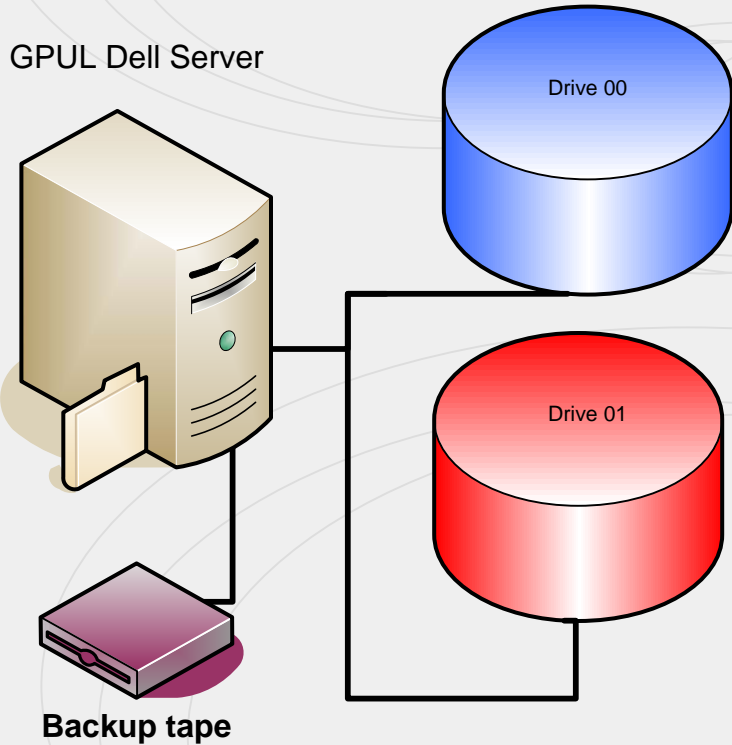

### Physical Setup

### Logical Setup

**Physical limitation**

No Redundant Technology is being utilized.  
All redundancy is dependant on a single unmanaged back up tape with no tape rotation.

**Current Status**

Both drives are joined as a logical one Volume.

Two partitions C: and D: are created which hosts your system on C: and Data/Applications on D:.

Data is **spanned** over the two physical drives, which will make it difficult to separate physical drives without losing data.