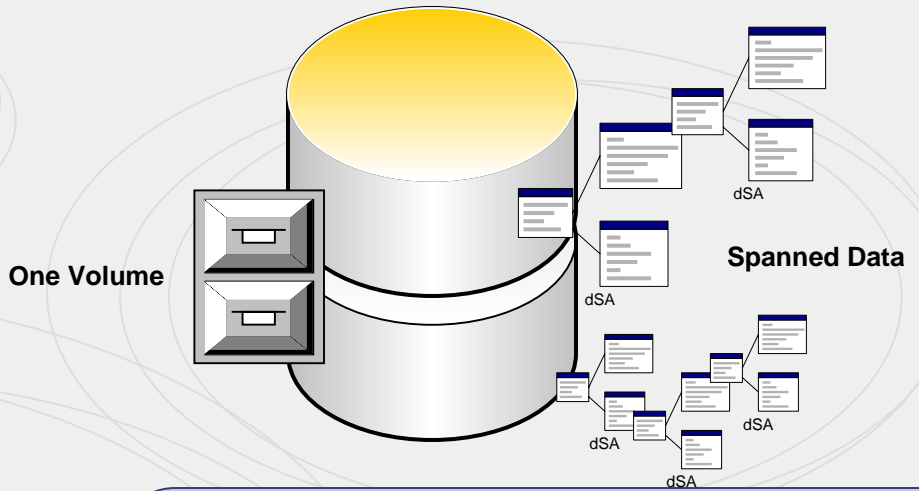

### Physical Setup

### Logical Setup

**Physical limitation**

No Redundant Technology is being utilized.  
All redundancy is dependant on a single unmanaged back up tape with no tape rotation.

**Current Status**

Both drives are joined as a logical one Volume.

Two partitions C: and D: are created which hosts your system on C: and Data/Applications on D:.

Data is **spanned** over the two physical drives, which will make it difficult to separate physical drives without losing data.